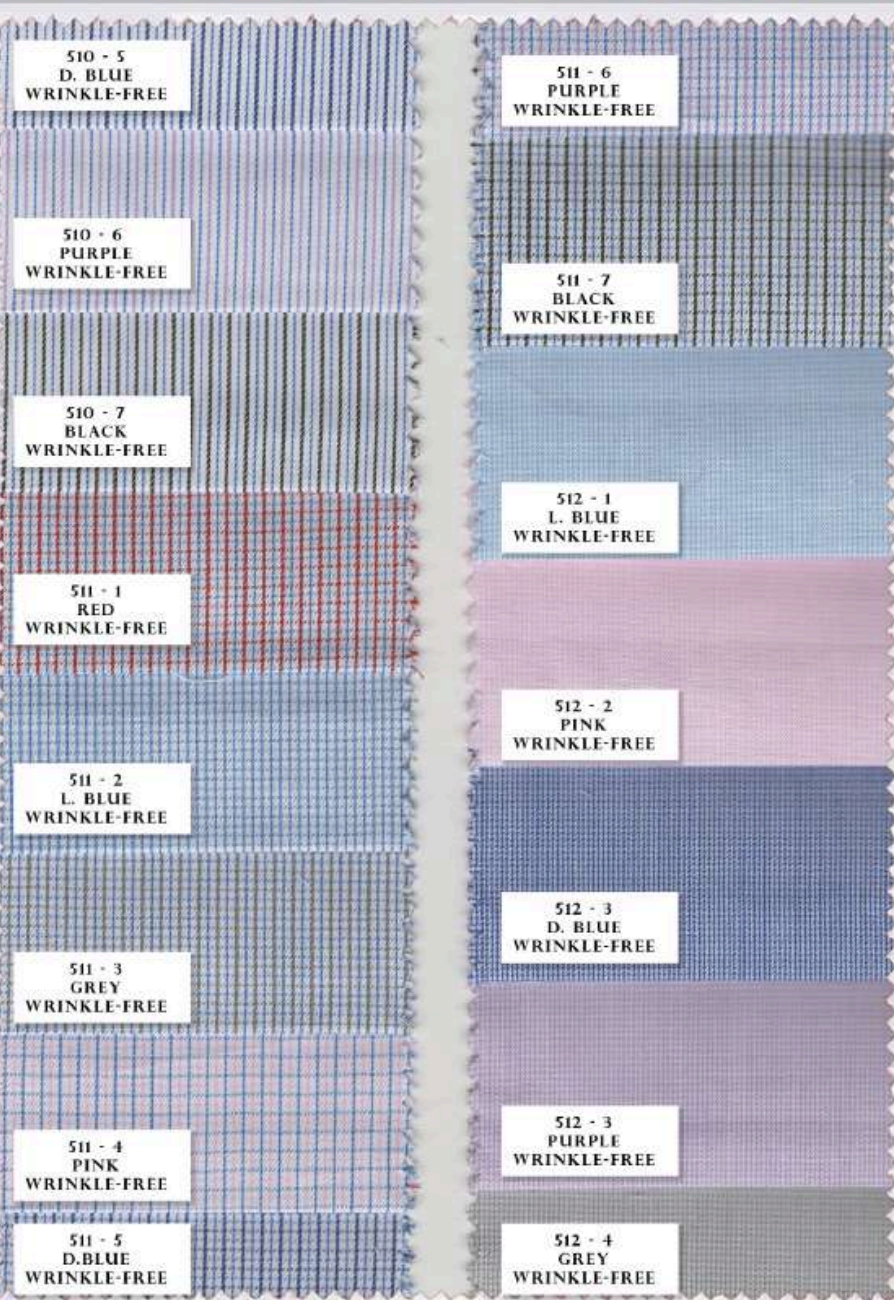

Vicky Collection
Finest Shirt Fabric
SE-19

Vicky Collection
Finest Shirt Fabric
SE-20

Vicky Collection
Finest Shirt Fabric
SE-21

Vicky Collection
Finest Shirt Fabric
SE-22

Vicky Collection
Finest Shirt Fabric
SE-23

Vicky Collection
Finest Shirt Fabric
SE-24

Vicky Collection
Finest Shirt Fabric
SE-25

Vicky Collection
Finest Shirt Fabric
SE-26

Vicky Collection
Finest Shirt Fabric
SE-27

SILKY + EASY CARE
203 - 1

SILKY + EASY CARE
203 - 2

SILKY + EASY CARE
203 - 3

SILKY + EASY CARE
203 - 4

SILKY + EASY CARE
203 - 5

SILKY + EASY CARE
203 - 6

SILKY + EASY CARE
203 - 7

SILKY + EASY CARE
204 - 1

SILKY + EASY CARE
204 - 2

SILKY + EASY CARE
204 - 3

SILKY + EASY CARE
204 - 4

SILKY + EASY CARE
204 - 5

SILKY + EASY CARE
204 - 6

SILKY + EASY CARE
204 - 7

SILKY + EASY CARE
217 - 1

SILKY + EASY CARE
217 - 2

SILKY + EASY CARE
217 - 3

SILKY + EASY CARE
217 - 5