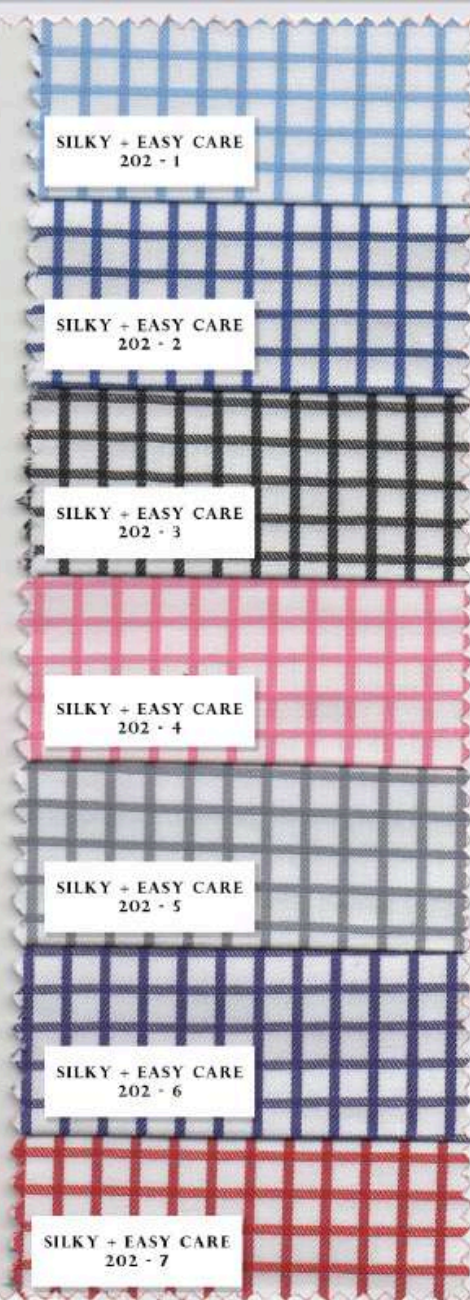

Vicky Collection
Finest Shirt Fabric
SE-19

Vicky Collection
Finest Shirt Fabric
SE-20

Vicky Collection
Finest Shirt Fabric
SE-21

Vicky Collection
Finest Shirt Fabric
SE-22

Vicky Collection
Finest Shirt Fabric
SE-23

Vicky Collection
Finest Shirt Fabric
SE-24

Vicky Collection
Finest Shirt Fabric
SE-25

Vicky Collection
Finest Shirt Fabric
SE-26

Vicky Collection
Finest Shirt Fabric
SE-27

SILKY + EASY CARE
203 - 1

SILKY + EASY CARE
203 - 2

SILKY + EASY CARE
203 - 3

SILKY + EASY CARE
203 - 4

SILKY + EASY CARE
203 - 5

SILKY + EASY CARE
203 - 6

SILKY + EASY CARE
203 - 7

SILKY + EASY CARE
204 - 1

SILKY + EASY CARE
204 - 2

SILKY + EASY CARE
204 - 3

SILKY + EASY CARE
204 - 4

SILKY + EASY CARE
204 - 5

SILKY + EASY CARE
204 - 6

SILKY + EASY CARE
204 - 7

SILKY + EASY CARE
217 - 1

SILKY + EASY CARE
217 - 2

SILKY + EASY CARE
217 - 3

SILKY + EASY CARE
217 - 5