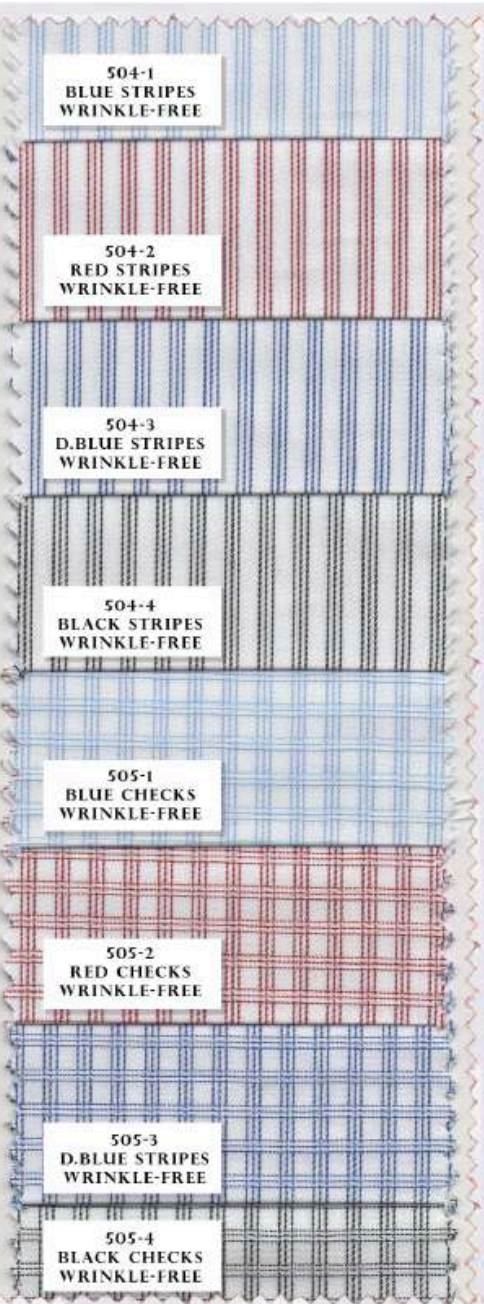

TW 40

TW 41

TW 42

TW 43

TW 44

TW 45

TW 46

TW 47

TW 48

Vicky Collection
Finest Shirt Fabric
SD-01

Vicky Collection
Finest Shirt Fabric
SD-02

Vicky Collection
Finest Shirt Fabric
SD-03

Vicky Collection
Finest Shirt Fabric
SD-04

Vicky Collection
Finest Shirt Fabric
SD-05

SILKY + EASY CARE
204 - 4

SILKY + EASY CARE
204 - 5

SILKY + EASY CARE
204 - 6

SILKY + EASY CARE
204 - 7

SILKY + EASY CARE
217 - 1

SILKY + EASY CARE
217 - 2

SILKY + EASY CARE
217 - 3

SILKY + EASY CARE
217 - 5

SILKY + EASY CARE
217 - 6

SILKY + EASY CARE
217 - 7

SILKY + EASY CARE
218 - 1

SILKY + EASY CARE
218 - 2

SILKY + EASY CARE
218 - 3

SILKY + EASY CARE
218 - 5

SILKY + EASY CARE
218 - 6

SILKY + EASY CARE
218 - 7